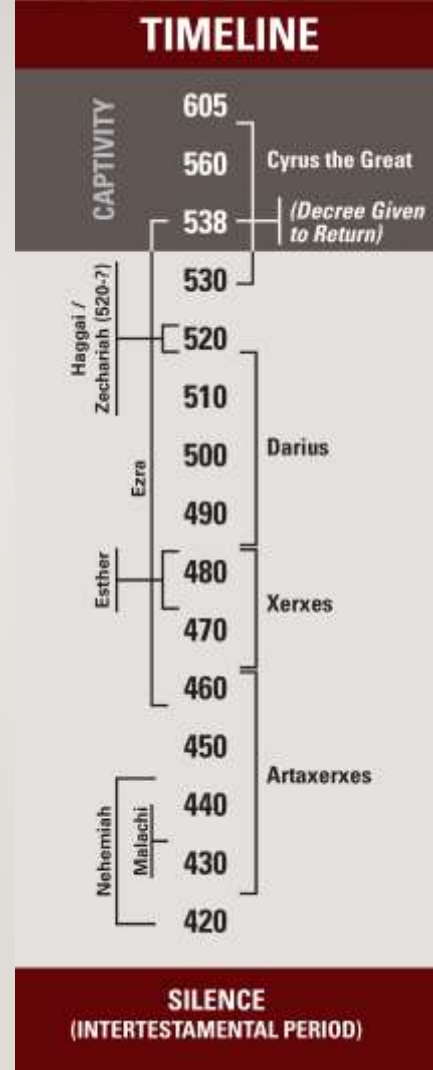

BLESSED TO BE A BLESSING!

- GEN. 12:2-3
- DEUT. 28:15, 63-64
- 2 CHR. 36:21-23

CHART
PRODUCED FOR
"THE WELL"
SERMON SERIES
ON
EZRA/ESTH./NEH./
HAG./ZECH./MAL.

IMPACT OF GOD'S WORD ON HIS PEOPLE – BY HIS TIMING

- NEH. 8:3, 8, 18; 9:3
- DEUT. 31:10-12
- NEH. 8:2, 13, 18; 9:1
- NEH. 9

COVENANT THAT DIDN'T LAST

- NEH. 10
- NEH. 13

SHEMA

- DEUT. 6: 4-9
- NEH. 9: 9, 16, 17, 27, 28, 29